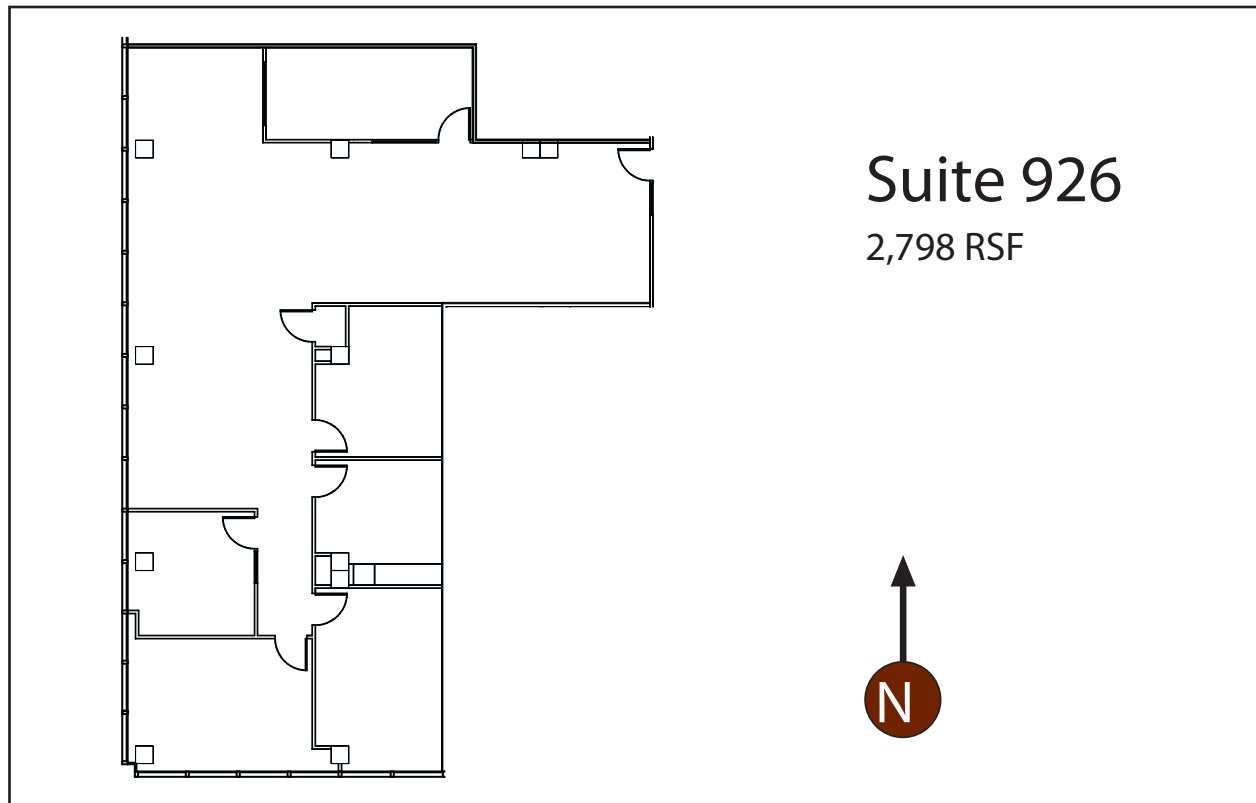

Suite 926

2,798 RSF

LOGAN

BUILDING

Direct lobby exposure, 3 private offices, 2 workrooms, conference room and open area.

Suite 926

2,798 RSF

For more information, contact Jeff Huntington, Tim Foster, Lloyd Low or Jim Lovsted
206.296.9600 :: www.harborportfolio.com