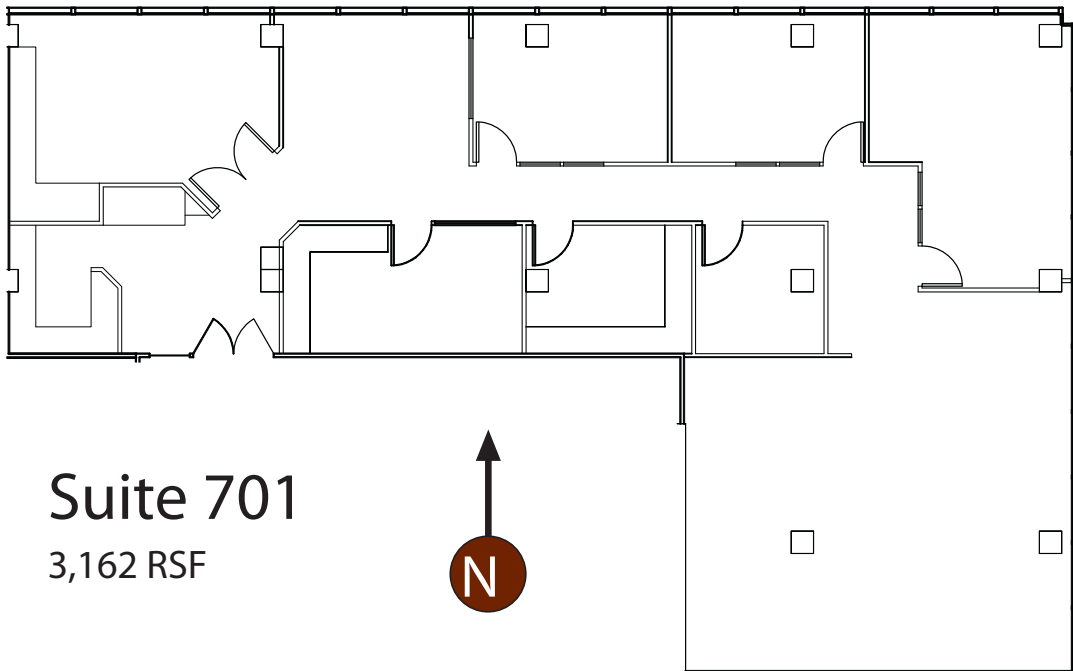

Suite 701

3,162 RSF

LOGAN

BUILDING

Three private offices, conference room, built-in reception, kitchenette, work room, storage room and open area.

For more information, contact Jeff Huntington, Tim Foster, Lloyd Low or Jim Lovsted
206.296.9600 :: www.harborportfolio.com