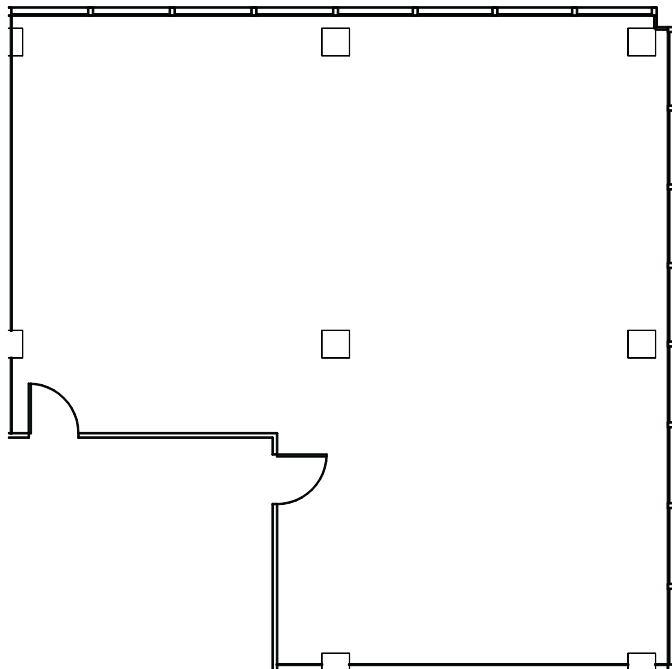

Suite 400

1,578 RSF

LOGAN

BUILDING

Open office, new carpet and paint.

Suite 400

1,578 RSF

For more information, contact Jeff Huntington, Tim Foster, Lloyd Low or Jim Lovsted  
206.296.9600 :: [www.harborportfolio.com](http://www.harborportfolio.com)