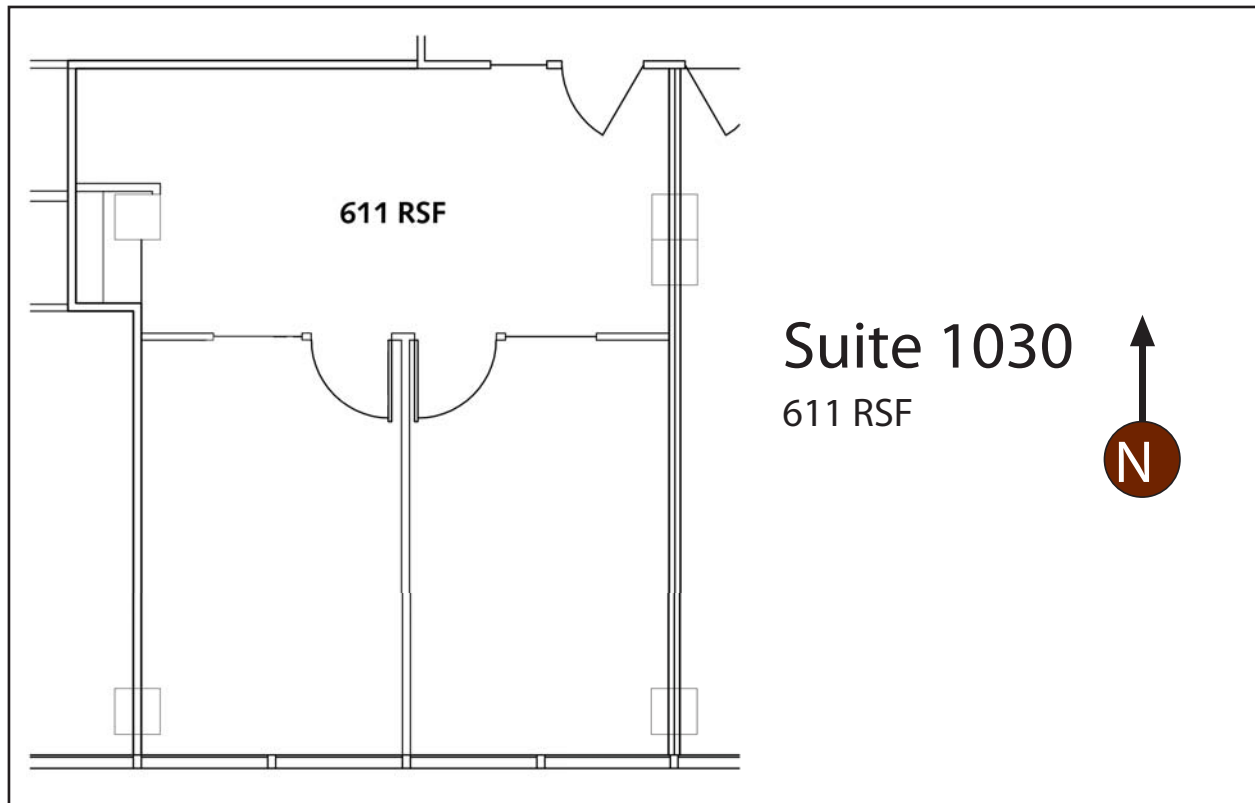

Suite 1030

611 RSF

LOGAN

BUILDING

2 POs, small reception area.

For more information, contact Jeff Huntington, Tim Foster, Lloyd Low or Jim Lovsted
206.296.9600 :: www.harborportfolio.com