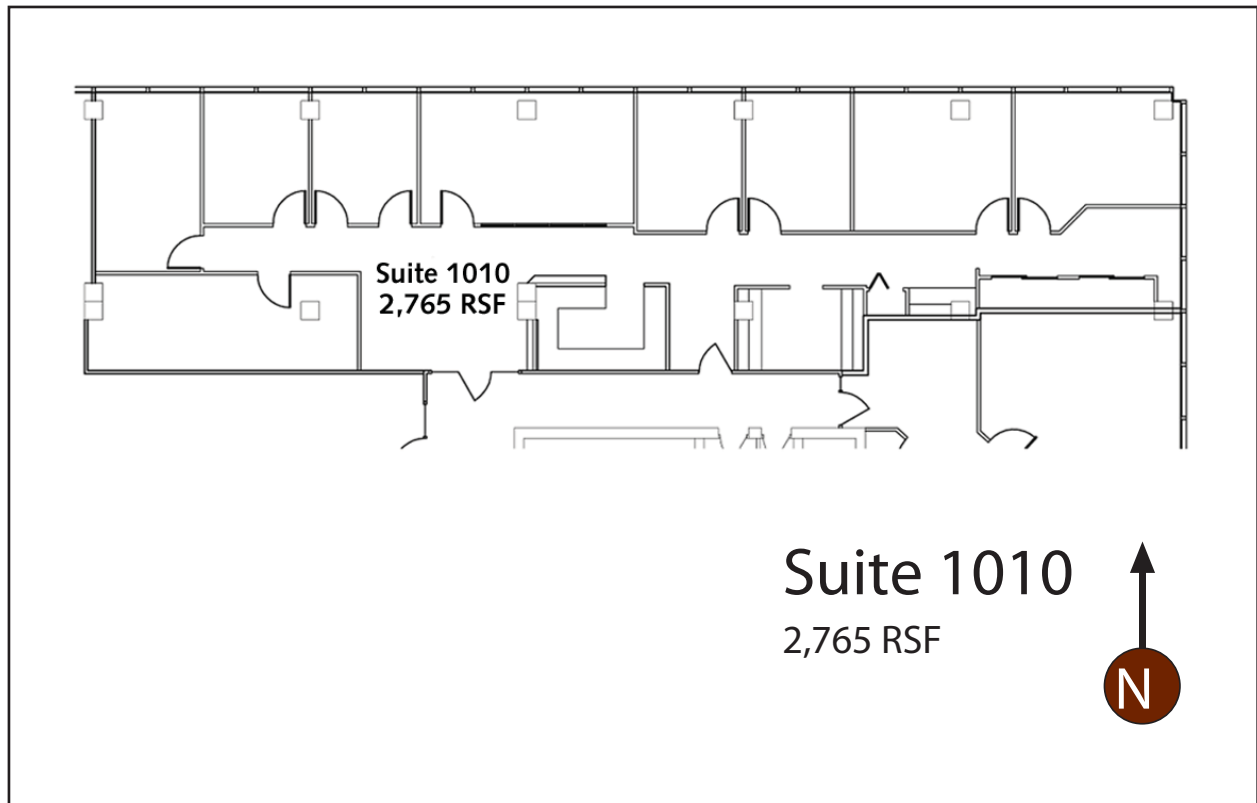

Suite 1010

2,765 RSF

LOGAN

BUILDING

6-7 POs, conference room, reception and kitchen.

For more information, contact Jeff Huntington, Tim Foster, Lloyd Low or Jim Lovsted
206.296.9600 :: www.harborportfolio.com