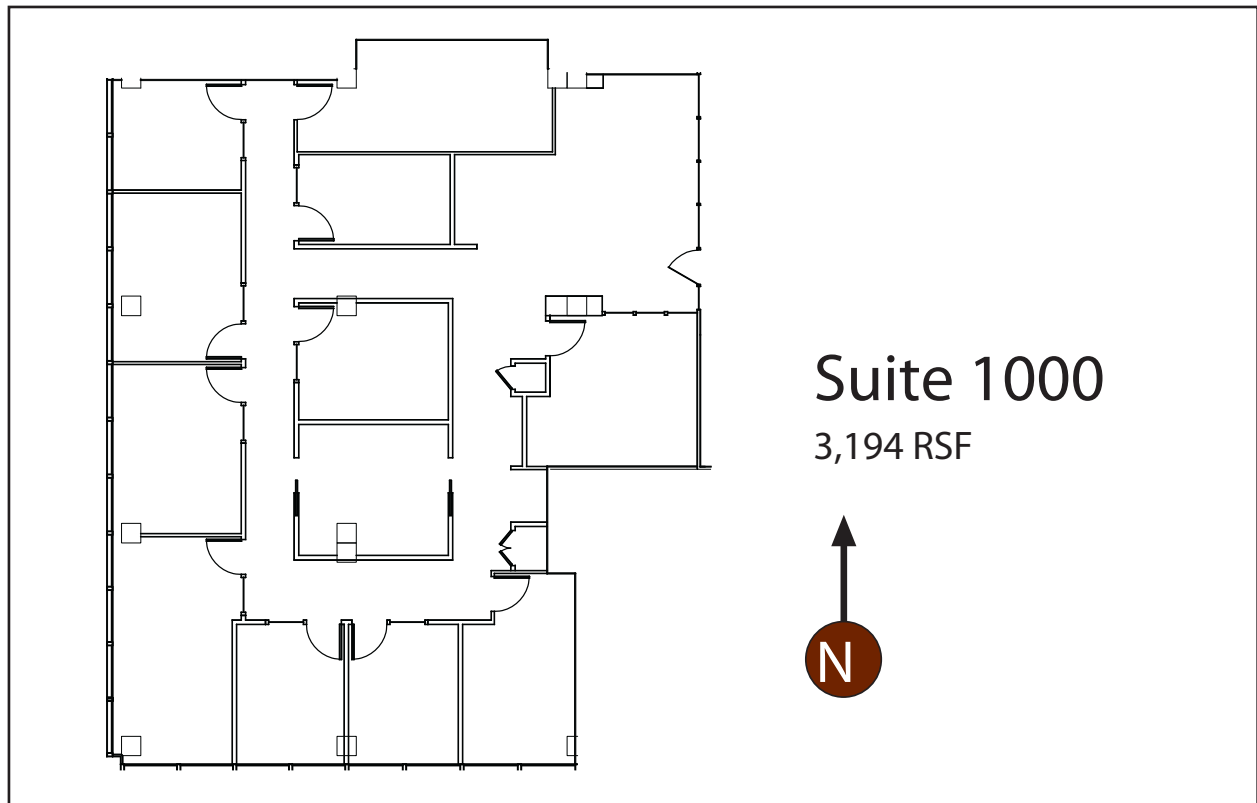

# Suite 1000

3,194 RSF

# LOGAN

BUILDING

Top floor, direct elevator exposure, western view. Eight private offices, conference room, kitchen, work room and built-in reception desk.

For more information, contact Jeff Huntington, Tim Foster, Lloyd Low or Jim Lovsted  
206.296.9600 :: [www.harborportfolio.com](http://www.harborportfolio.com)