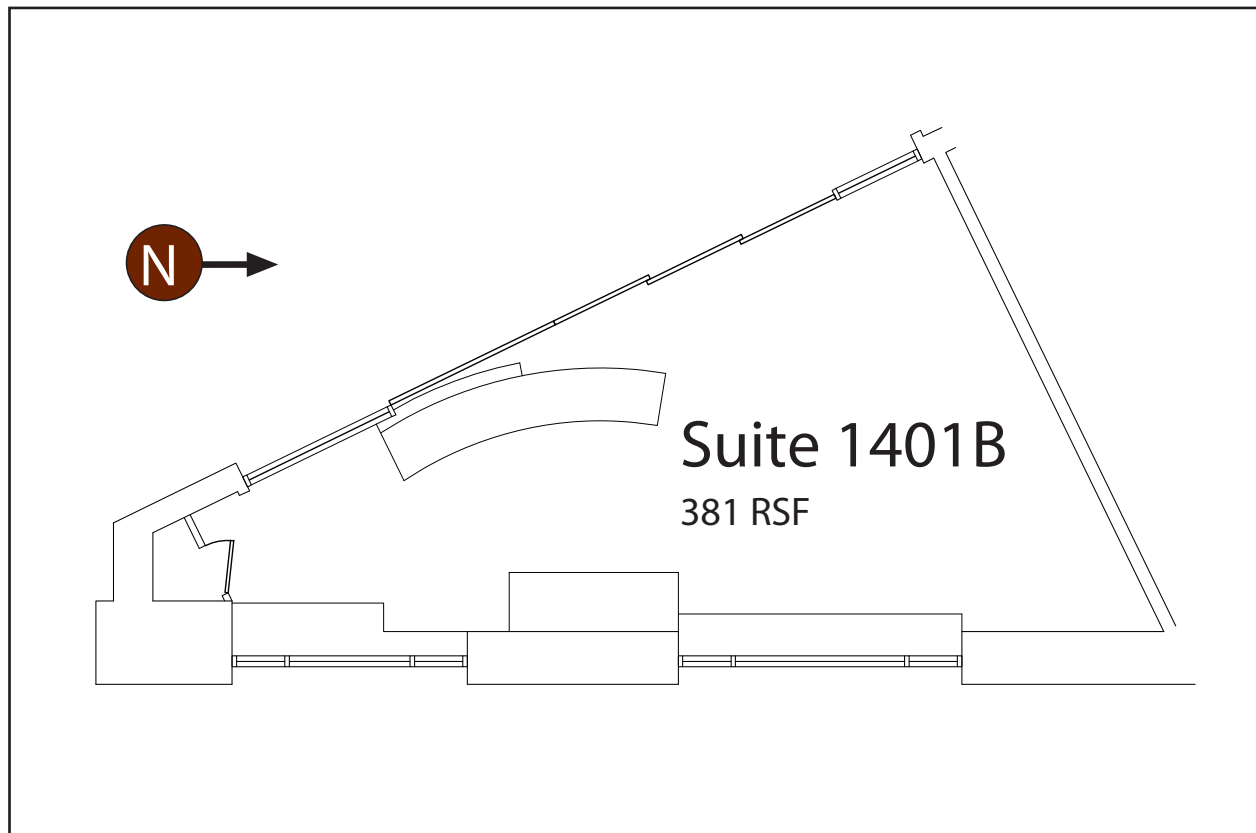

Suite 1401B

381 RSF

South

arcade

Excellent street frontage on the corner of First and Union.

For more information, contact Jim Lovsted :: 206.296.9600 :: [www.harborportfolio.com](http://www.harborportfolio.com)