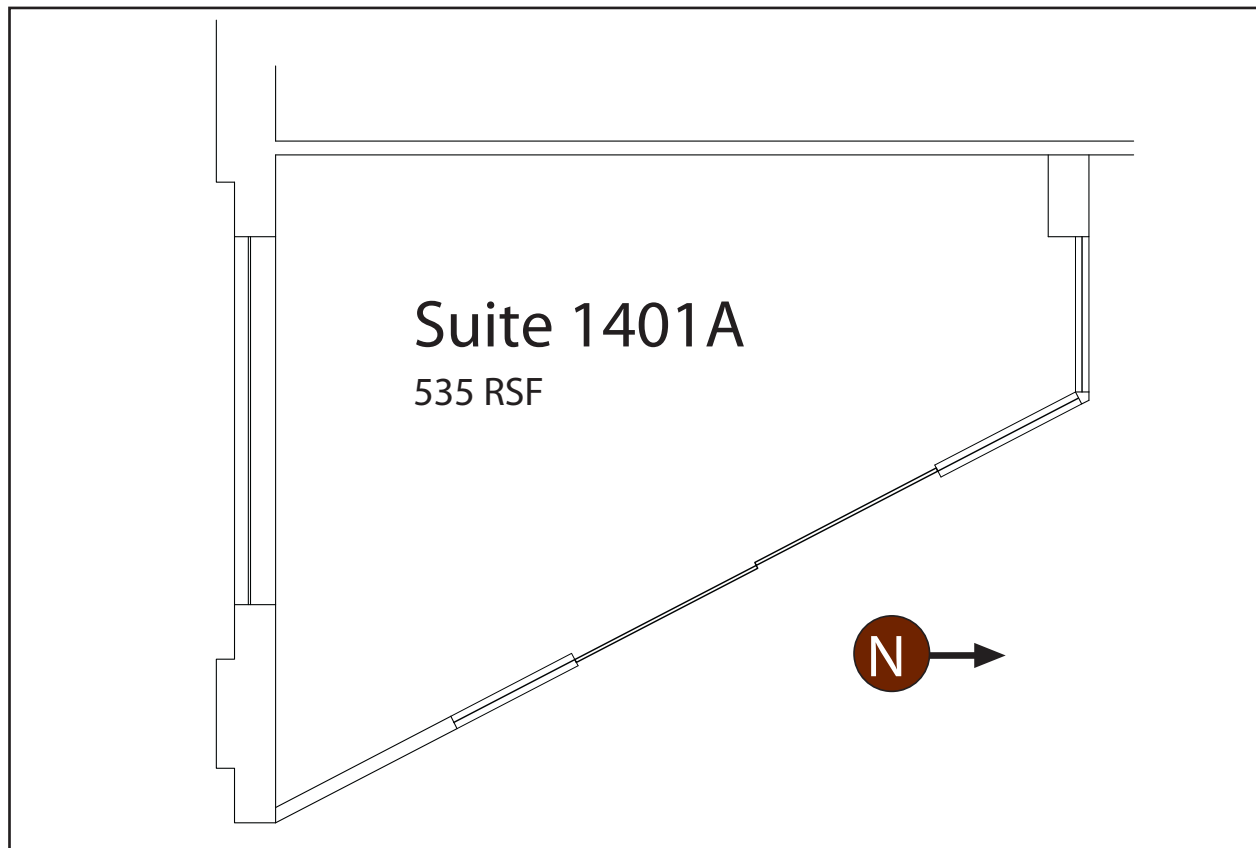

Suite 1401A

535 RSF

South

arcade

Open retail layout. Great corner location on 1st and Union.

For more information, contact Jim Lovsted :: 206.296.9600 :: www.harborportfolio.com