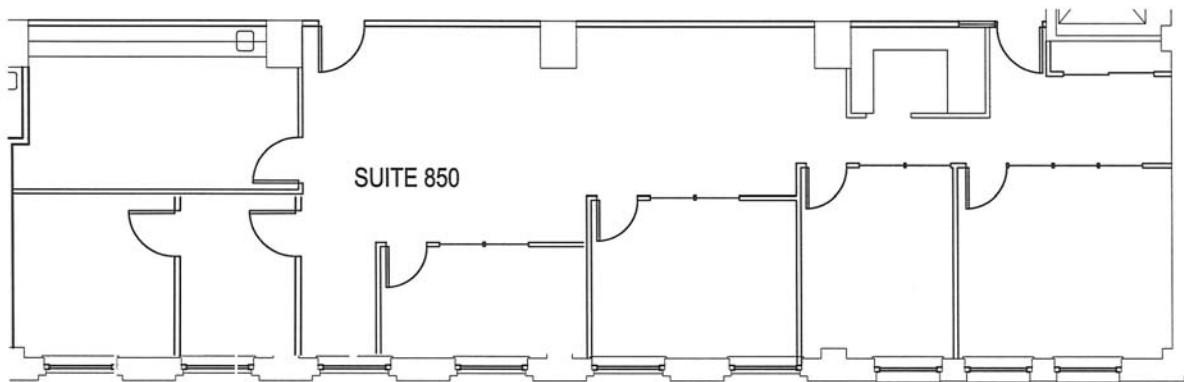

Suite 850

1,990 RSF

1411

Fourth Avenue

Mix of private offices, work stations, reception and open space.

Suite 850

1,990 RSF

For more information, contact Corey Sollom or Jim Lovsted :: 206.296.9600 :: www.harborportfolio.com