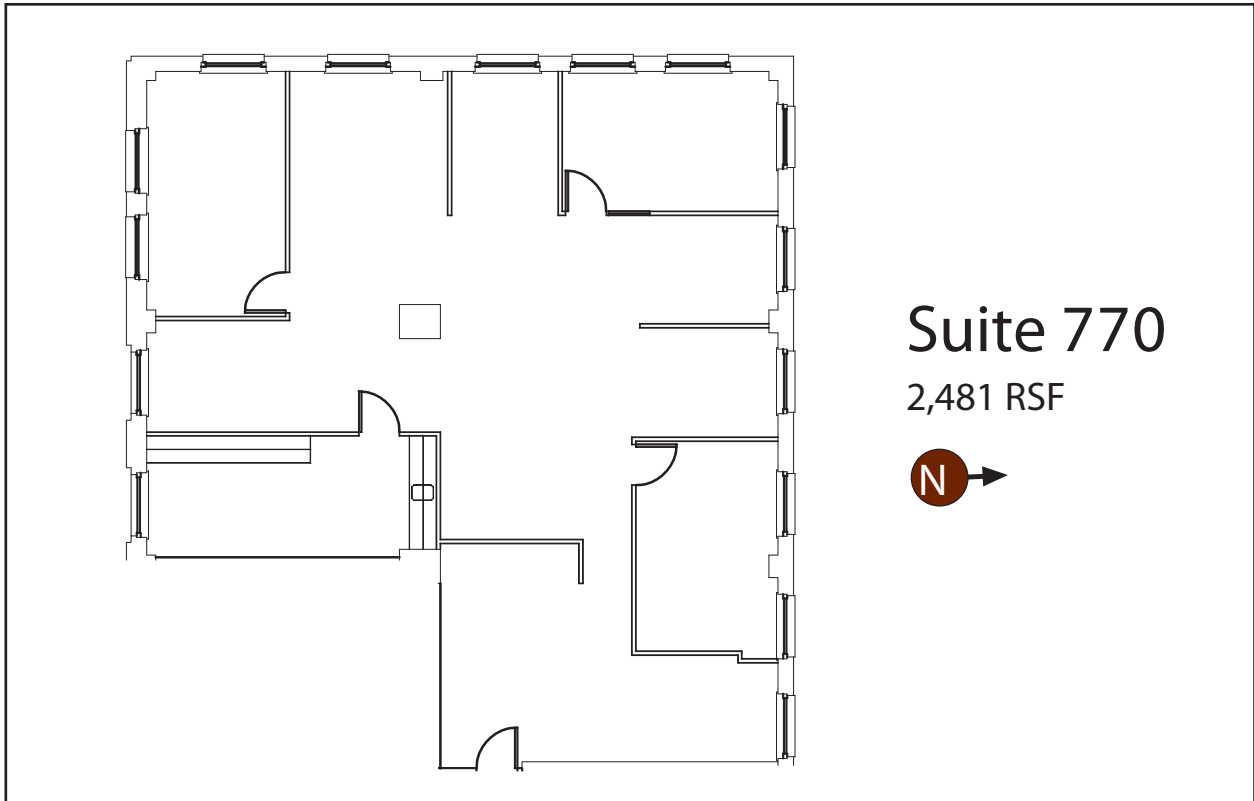

Suite 770

2,481 RSF

1411

Fourth Avenue

3 private offices, reception, bullpen and 4 work stations.

Suite 770

2,481 RSF

For more information, contact Corey Sollom or Jim Lovsted :: 206.296.9600 :: www.harborportfolio.com