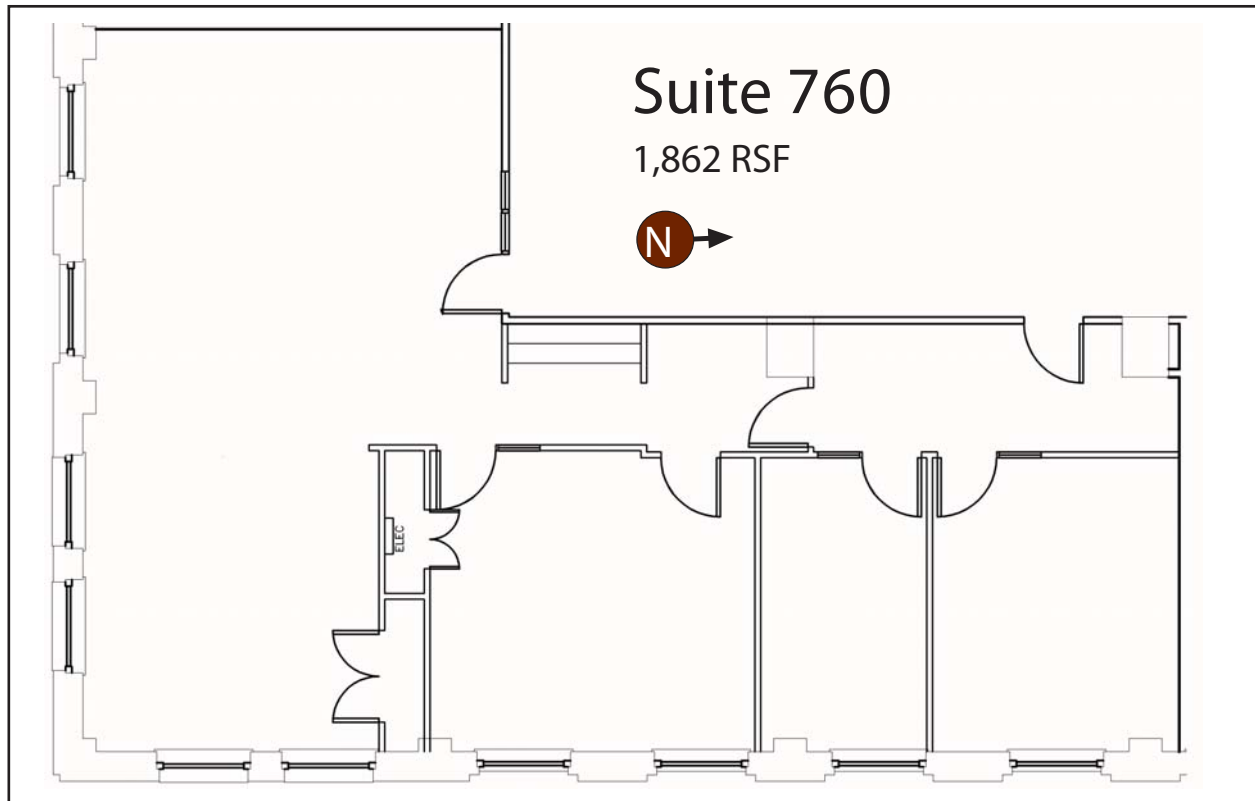

Suite 760

1,862 RSF

1411

Fourth Avenue

Mix of private offices and open space. Prime southeast corner, cityscape views. Available January 2010.

For more information, contact Corey Sollom or Jim Lovsted :: 206.296.9600 :: [www.harborportfolio.com](http://www.harborportfolio.com)