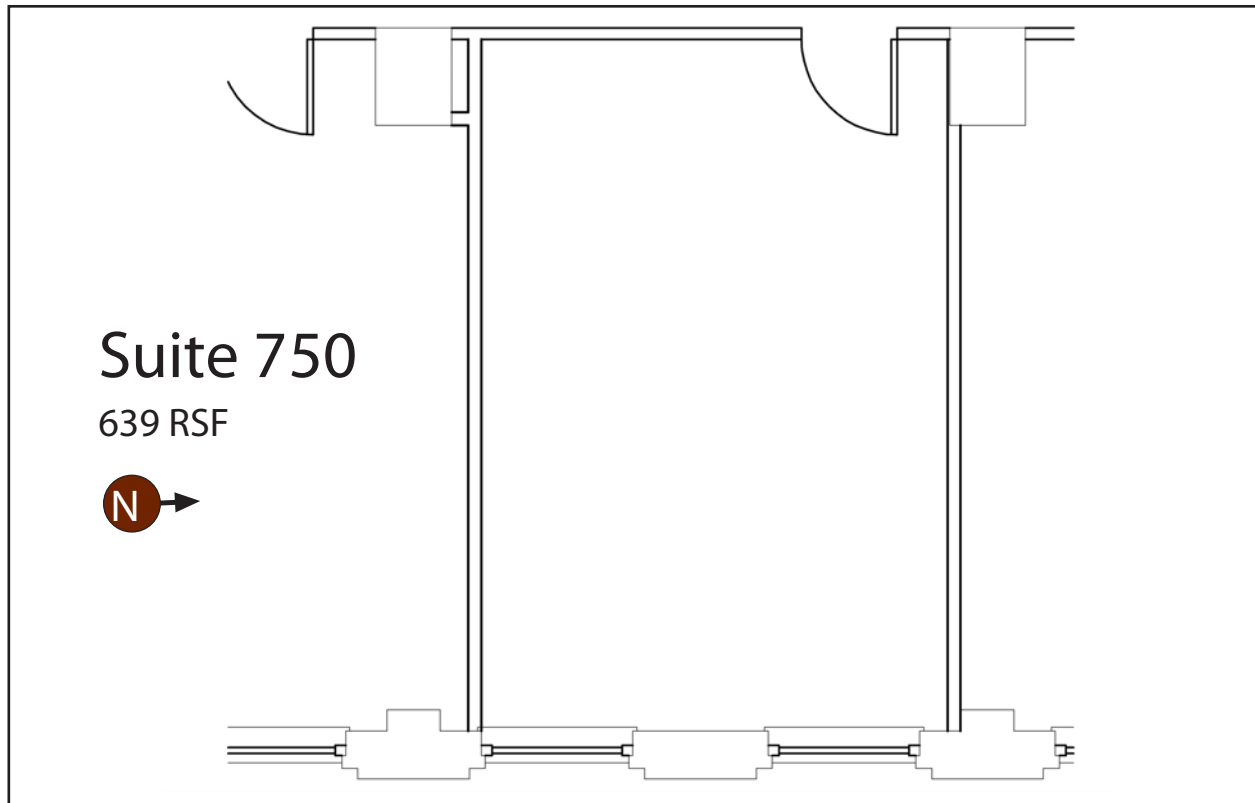

Suite 750

639 RSF

1411

Fourth Avenue

Open office.

For more information, contact Corey Sollom or Jim Lovsted :: 206.296.9600 :: www.harborportfolio.com