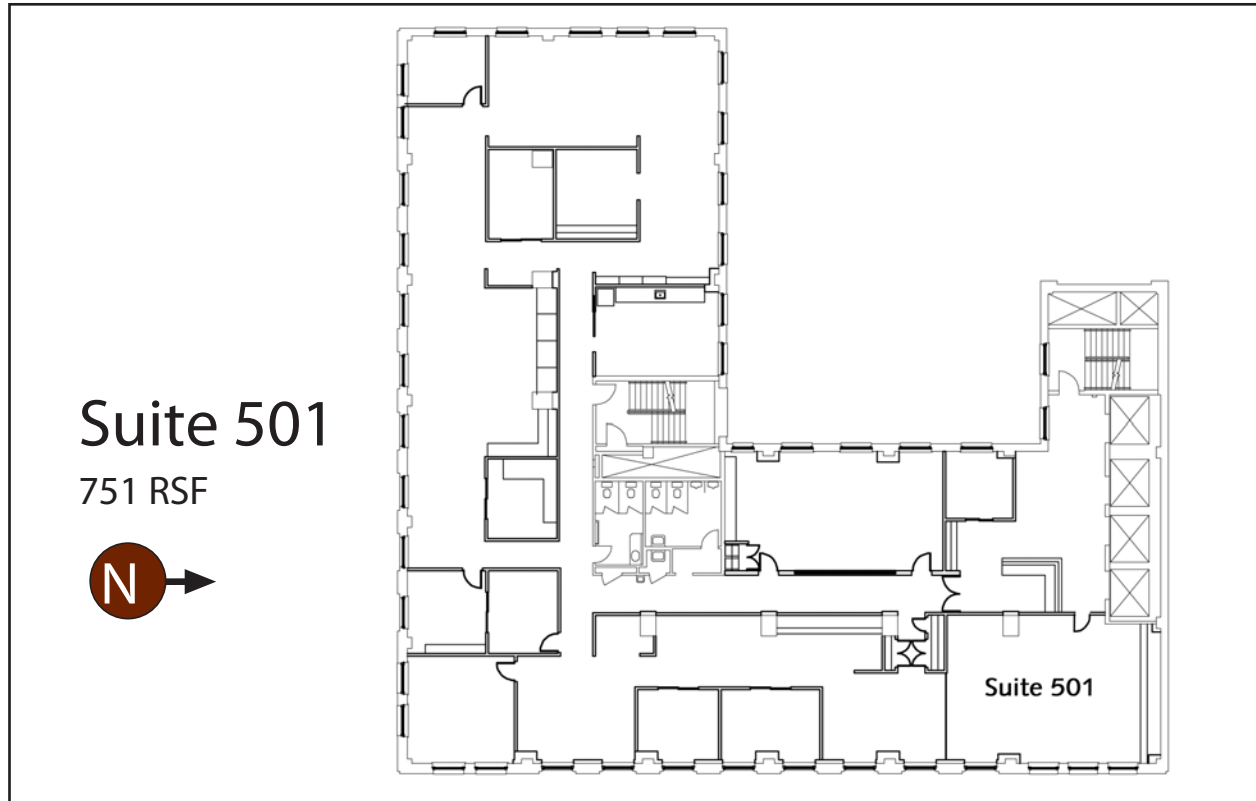

Suite 501

751 RSF

1411

Fourth Avenue

Open office with direct elevator lobby exposure. Move in ready. Newly updated with hardwood flooring throughout. Furniture also available.

For more information, contact Corey Sollom or Jim Lovsted :: 206.296.9600 :: www.harborportfolio.com