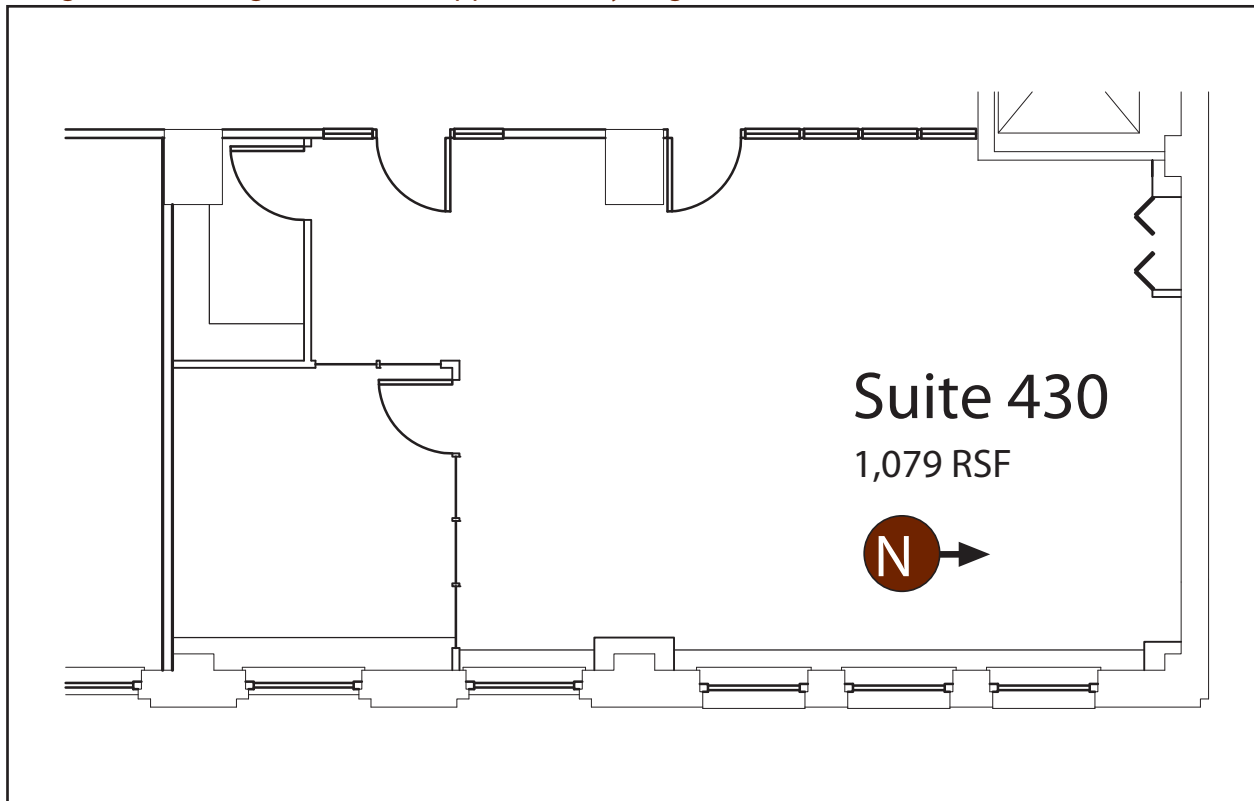

Suite 430

1,079 RSF

1411

Fourth Avenue

Direct elevator lobby exposure, mostly open space with one conference room. Hardwood floors and good natural light. Available approximately August 2008.

For more information, contact Corey Sollom or Jim Lovsted :: 206.296.9600 :: www.harborportfolio.com