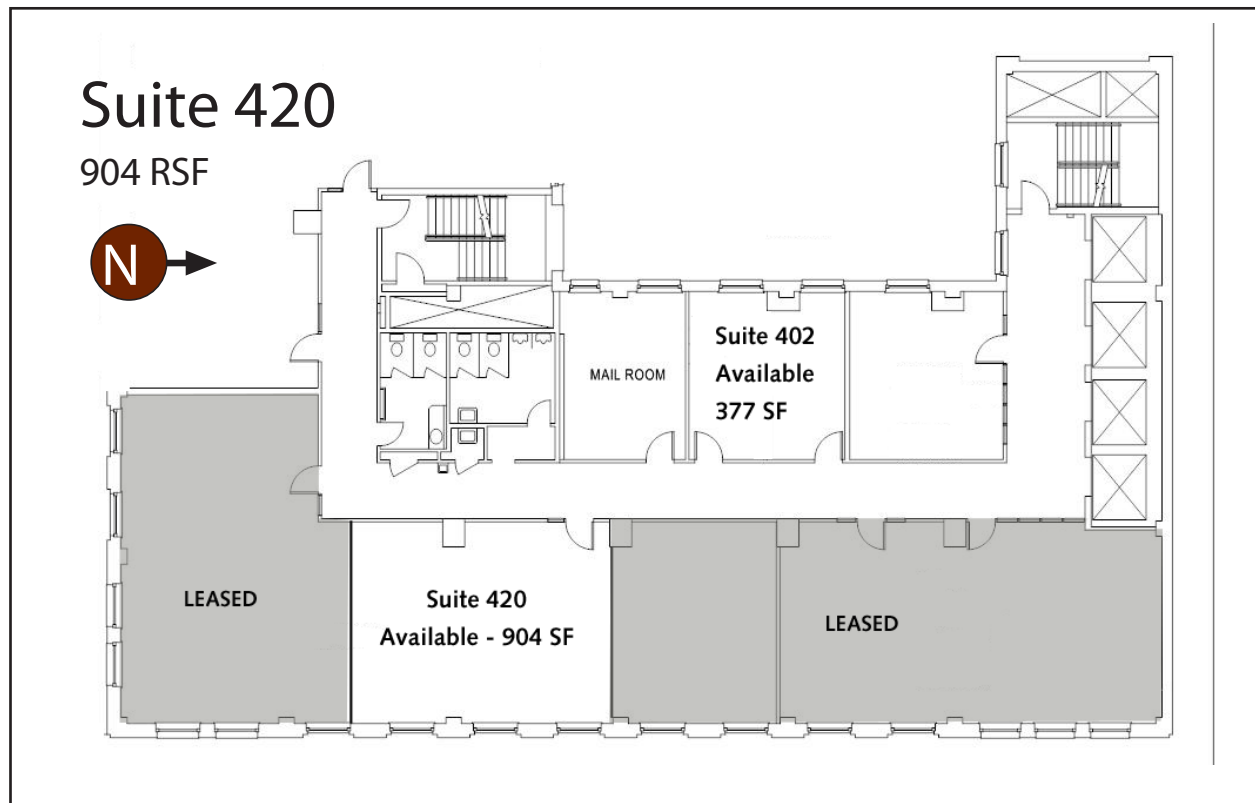

Suite 420

904 RSF

1411

Fourth Avenue

Open office.

For more information, contact Corey Sollom or Jim Lovsted :: 206.296.9600 :: www.harborportfolio.com