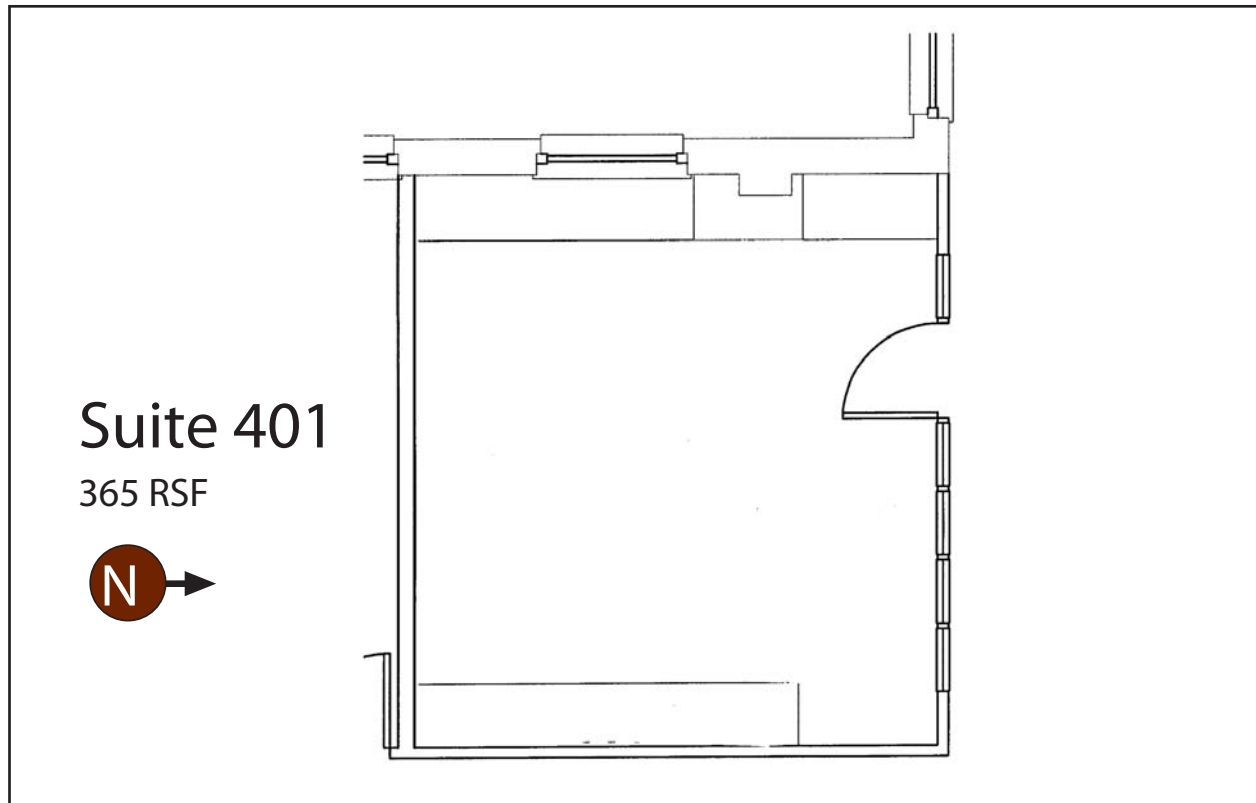

Suite 401

365 RSF

1411

Fourth Avenue

Open office with direct lobby exposure.

For more information, contact Corey Sollom or Jim Lovsted :: 206.296.9600 :: www.harborportfolio.com