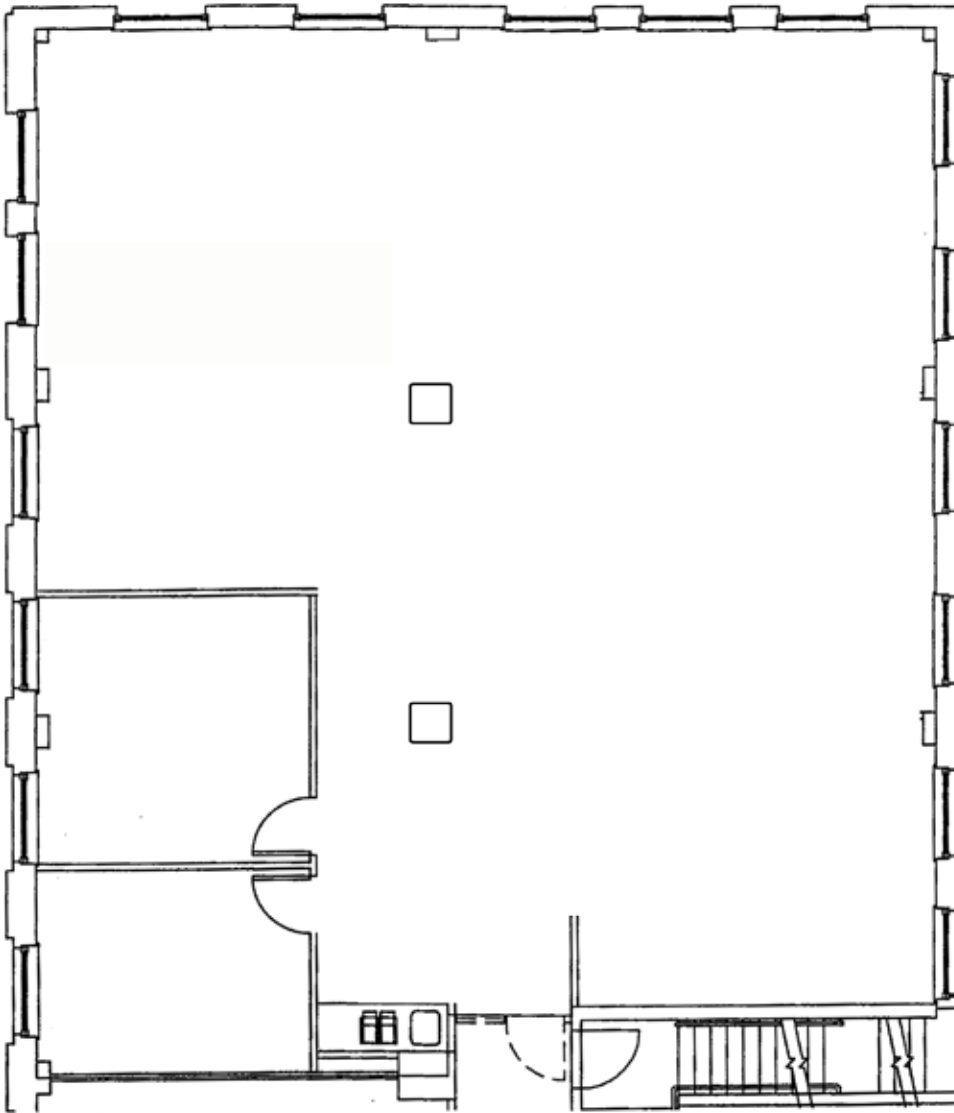

Suite 330 :: 2,956 RSF

Wide open space with 2 private offices, kitchenette and good natural light with A/C

Contact

Lloyd Low
206.205.0233
lloyd@kiddermathews.com

Jeff Huntington
206.296.9619
jeffh@kiddermathews.com