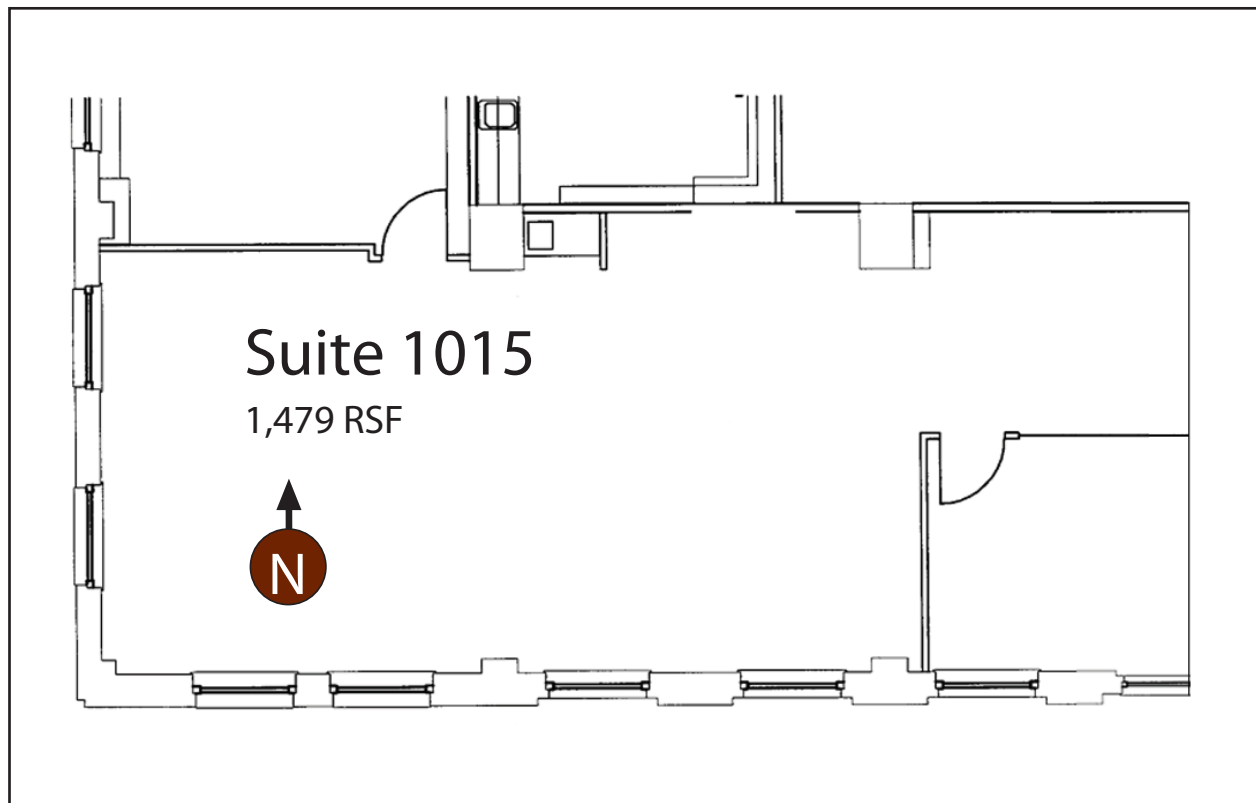

Suite 1015

1,479 RSF

1411

Fourth Avenue

Open office with 1 conference room. Partial view of Puget Sound.

For more information, contact Corey Sollom or Jim Lovsted :: 206.296.9600 :: www.harborportfolio.com